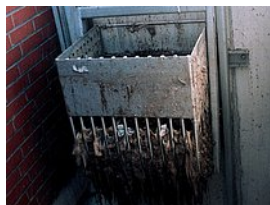

Winkelstrasse 12
CH-6048 Horw

Telefon +41 (0)41 349 68 68
Telefax +41 (0)41 349 68 78

E-mail: info@picatech.ch
www.picatech.ch

MWST Nr. 156 391